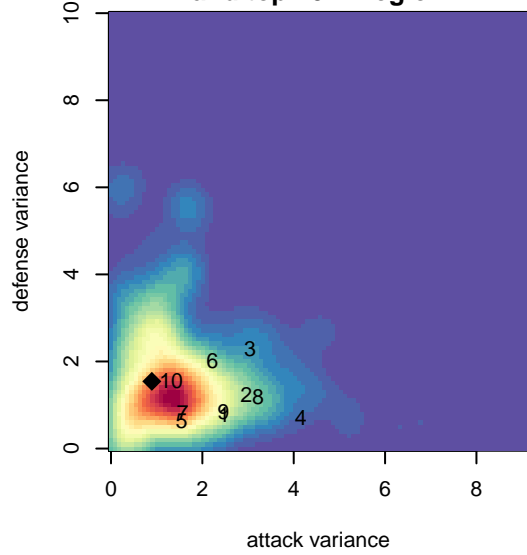

## NWN Blue B99

NW Nationals  
 Mountlake Terrace, WA  
 B99 total strength=1183  
 attack=3.01 defense=4.72  
 fall league = RCL B99 Div 4

alt names used:  
 NWN B99 Blue B  
 NORTHWEST NATIONALS NWN B99 BLUE (\\  
 NWN B99 Blue  
 NW Nationals Blue [B99]  
 NWN B99 Blue B

**attack and defense variance (black dot)  
relative to other teams  
and top 10 in region**

**attack and defense rating  
relative to others at age  
and all opponents in last 13 months**

**Performance relative to 13 month average**