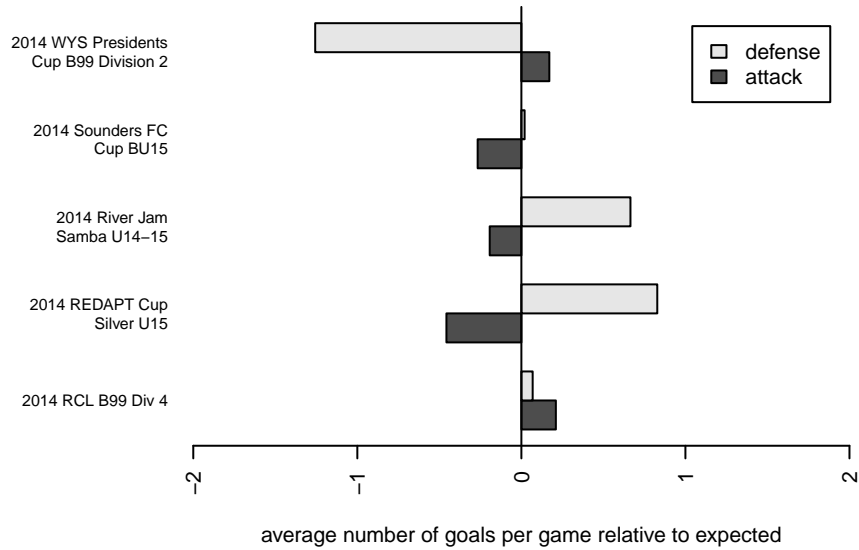

Venues played:  
 2013 Challenge Cup B99 Division 2 – Challeng  
 2014 Sounders FC Cup BU15  
 2014 River Jam Samba U14–15  
 2014 REDAPT Cup Silver U15  
 2014 RCL B99 Div 4  
 2014 WYS Presidents Cup B99 Division 2

**attack and defense variance (black dot)  
relative to other teams  
and top 10 in region**

**attack and defense rating  
relative to others at age  
and all opponents in last 13 months**

**Performance relative to 13 month average**