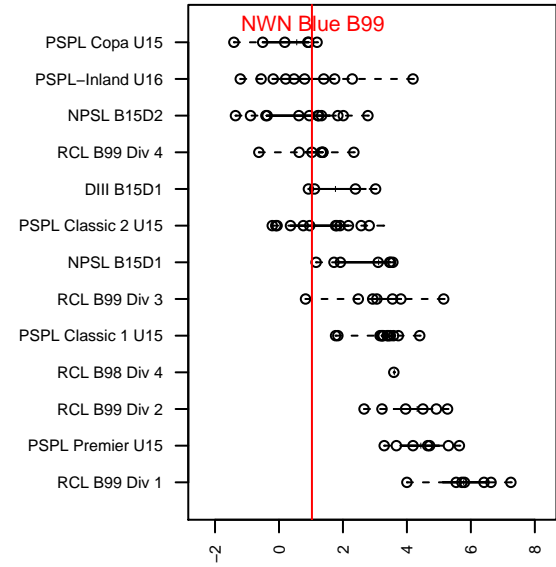

## NWN Blue B99

NW Nationals  
 Mountlake Terrace, WA  
 B99 total strength=1183  
 attack=3.01 defense=4.72  
 fall league = RCL B99 Div 4

alt names used:  
 NWN B99 Blue B  
 NORTHWEST NATIONALS NWN B99 BLUE (\\  
 NWN B99 Blue  
 NW Nationals Blue [B99]  
 NWN B99 Blue B

**attack and defense variance (black dot)  
relative to other teams  
and top 10 in region**

**attack and defense rating  
relative to others at age  
and all opponents in last 13 months**

**Performance relative to 13 month average**