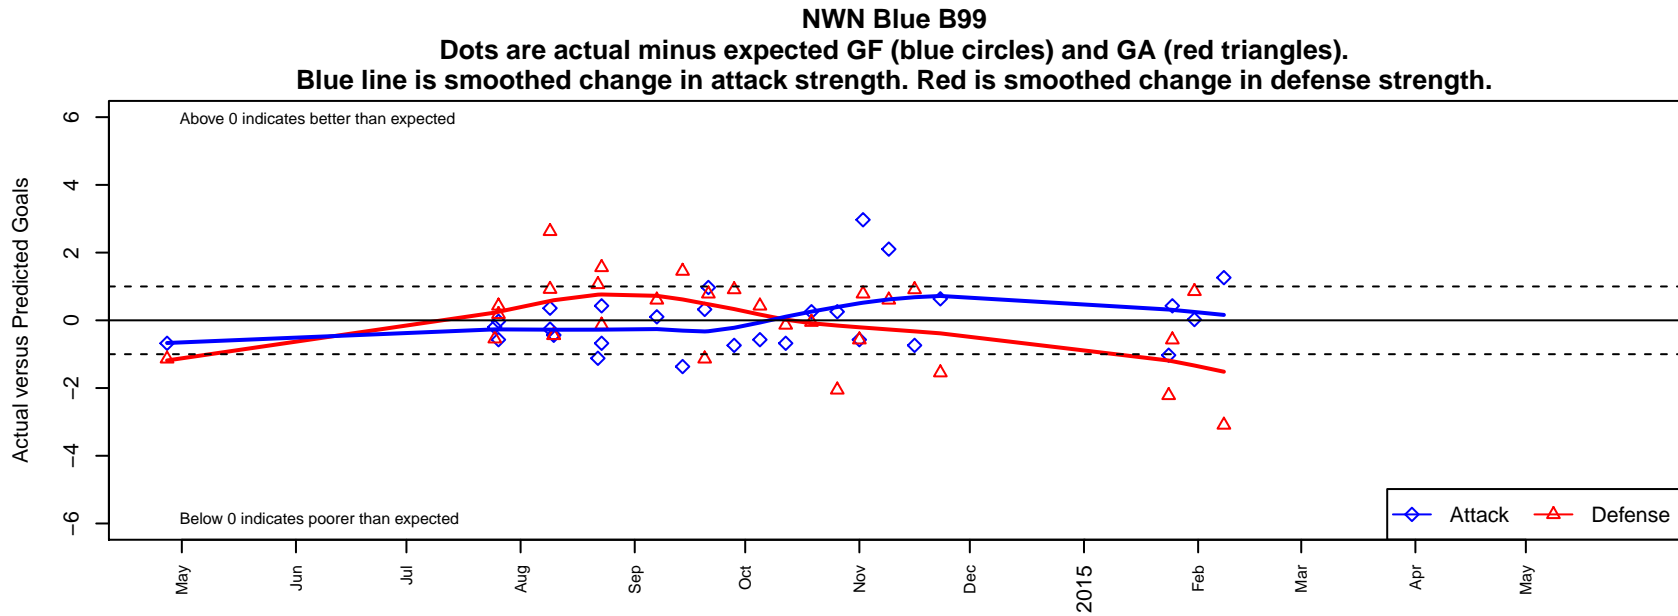

## NWN Blue B99

NW Nationals  
 Mountlake Terrace, WA  
 B99 total strength=1183  
 attack=3.01 defense=4.72  
 fall league = RCL B99 Div 4

alt names used:  
 NWN B99 Blue B  
 NORTHWEST NATIONALS NWN B99 BLUE (\\  
 NWN B99 Blue  
 NW Nationals Blue [B99]  
 NWN B99 Blue B

**attack and defense variance (black dot)  
relative to other teams  
and top 10 in region**

**attack and defense rating  
relative to others at age  
and all opponents in last 13 months**

**Performance relative to 13 month average**